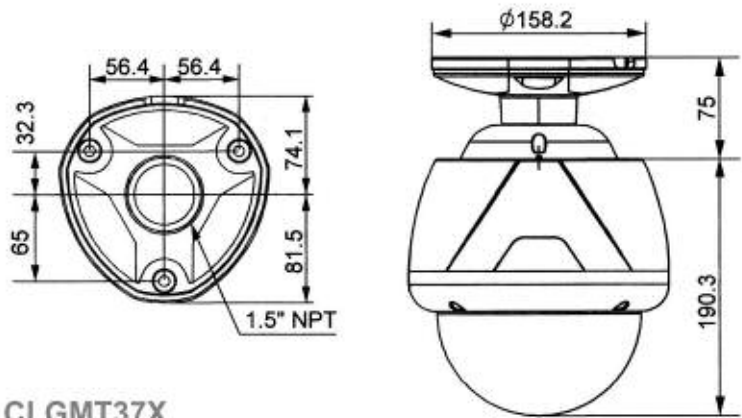

(Not compatible with 64 bit operating systems)

AGC	Off / Low / Middle / High / Manual
BLC	WDR / BLC / HLC / Off
SSNR	Low / Middle / High / Off
Privacy Zone	8 Masks, Spherical Coordinate
Stabilization	On / Off
Power Requirement	12V DC
Dimensions	7.56" H x 10.4" D (Ceiling Mount) 11.7" H x 10.9" D (Wall Mount)
Weight	7.05 lbs. (Ceiling Mount) / 8.4 lbs. (Wall Mount)

200 New Highway, Amityville, NY 11701 • Toll Free: 1-800-645-5516 • Fax: 631-957-9142 or 631-957-3880

www.specotech.com

MAIN BODY DIMENSIONS

CLGMT37X
 CEILING TYPE DIMENSIONS

WMSD37X (included)
 WALL MOUNT TYPE DIMENSIONS

POLMT37X
 POLE MOUNT TYPE DIMENSIONS

CORMT37X
 CORNER MOUNT TYPE DIMENSIONS